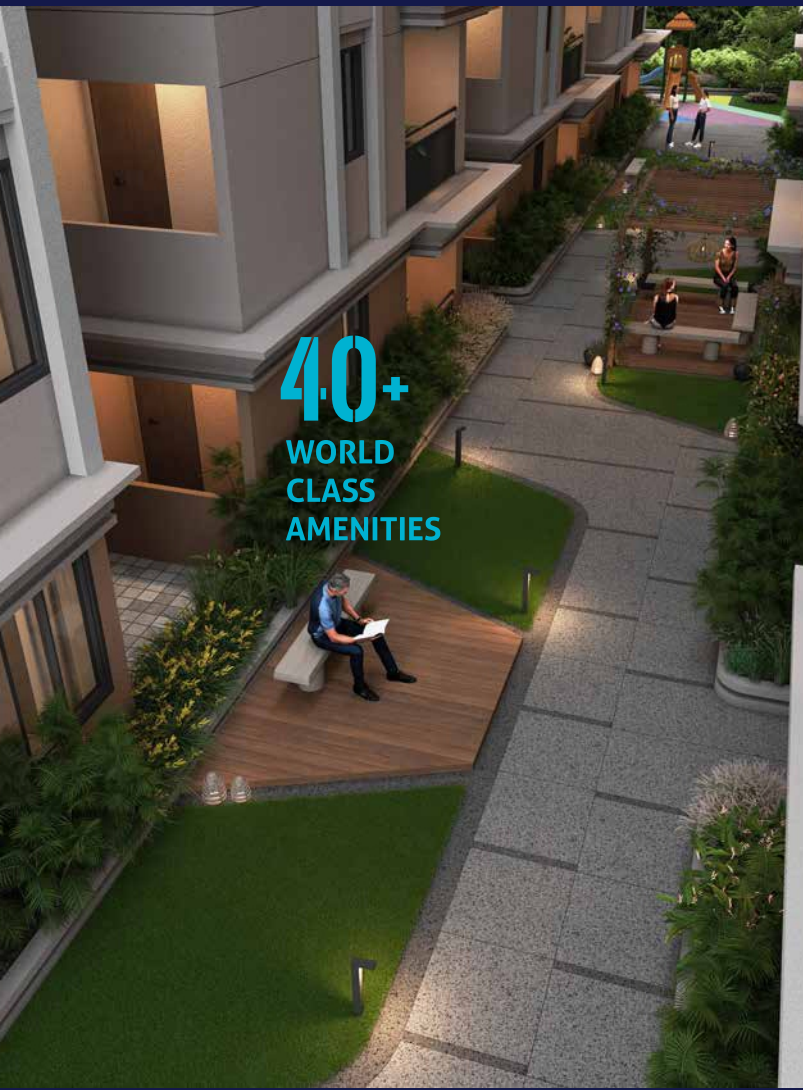

A state-of-the-art residential development designed to explore new horizons in the living, where beautifully crafted design perfectly complements thoughtfully planned spaces. Set amidst a picturesque landscape and located conveniently close to the heart of city.

Richmond is designed to transform your living space in a paradise of unmatched luxury and serenity.

The sprawling open theatre and many contemporary sports amenities create a link to outdoor entertainment for making everyday life more engaging.

**REJUVENATE,
REVIVE AND
REFRESH YOURSELF**

21.5 Acers of
Master Plan

Richmond
Phase - 1

Upcoming Villa Project

Richmond
Phase - 2
Upcoming project

iMax
Mall & Multiplex

THE ONLY MEGA AND LUXURIOUS GATED COMMUNITY AT PATANCHERU.

Aasha

Aavasa

Aahlada

40+
WORLD
CLASS
AMENITIES

- Grand Club House Half Basketball Court
- Tennis Court Badminton Court
- Infinity Swimming Pool Part Lawn
- Kids Play Area Business Lounge
- Spa And Saloon Super Market
- ATM Centre Gym Conference Rooms
- Banquet Hall Jogging Track Cricket Net
- Open Amphitheater Traffic Free Podium
- Reading Lounge Box Cricket
- Creche Area For Kids Squash Court
- Skating Rink Guest Rooms
- Pool View Sundeck